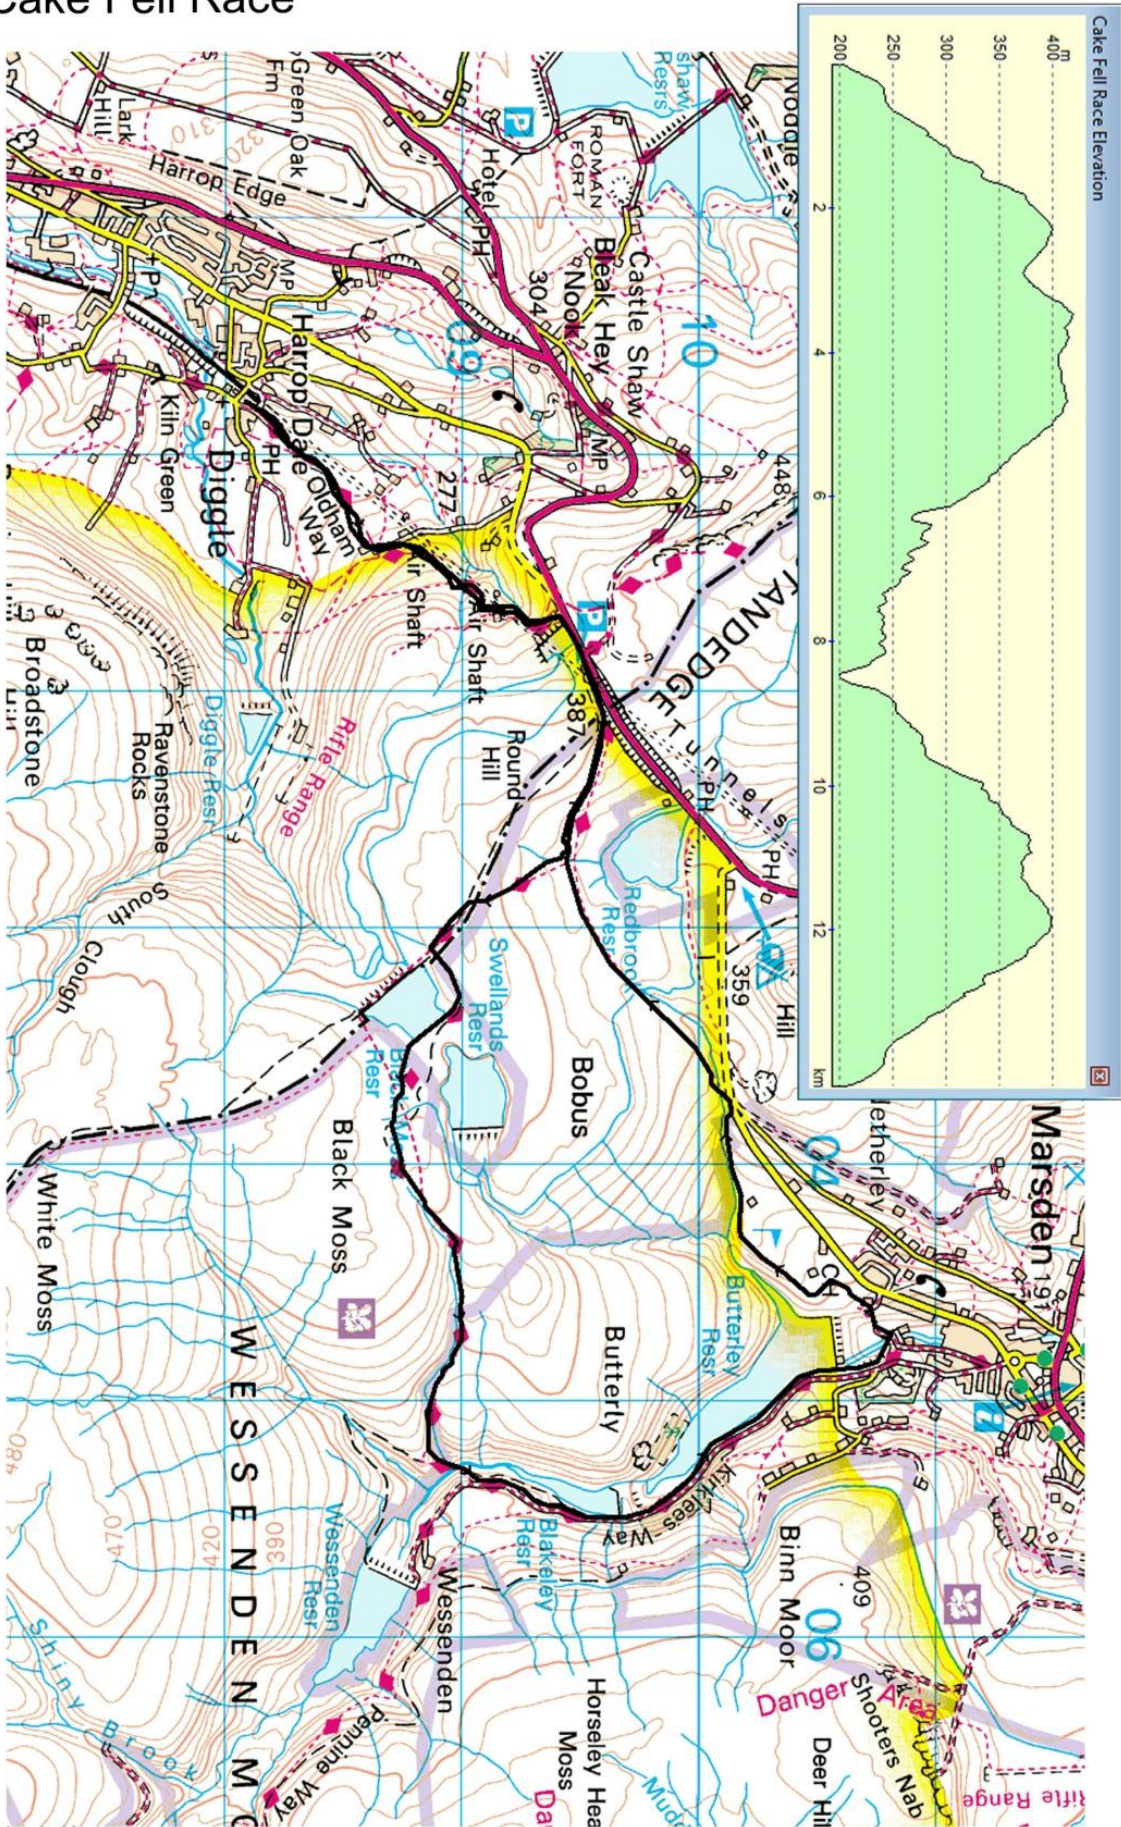

Cake Fell Race

Disclaimer:
This is a GPS track taken during the race but does not necessarily follow the best race route.
Consult the race organiser for the official map / checkpoints.