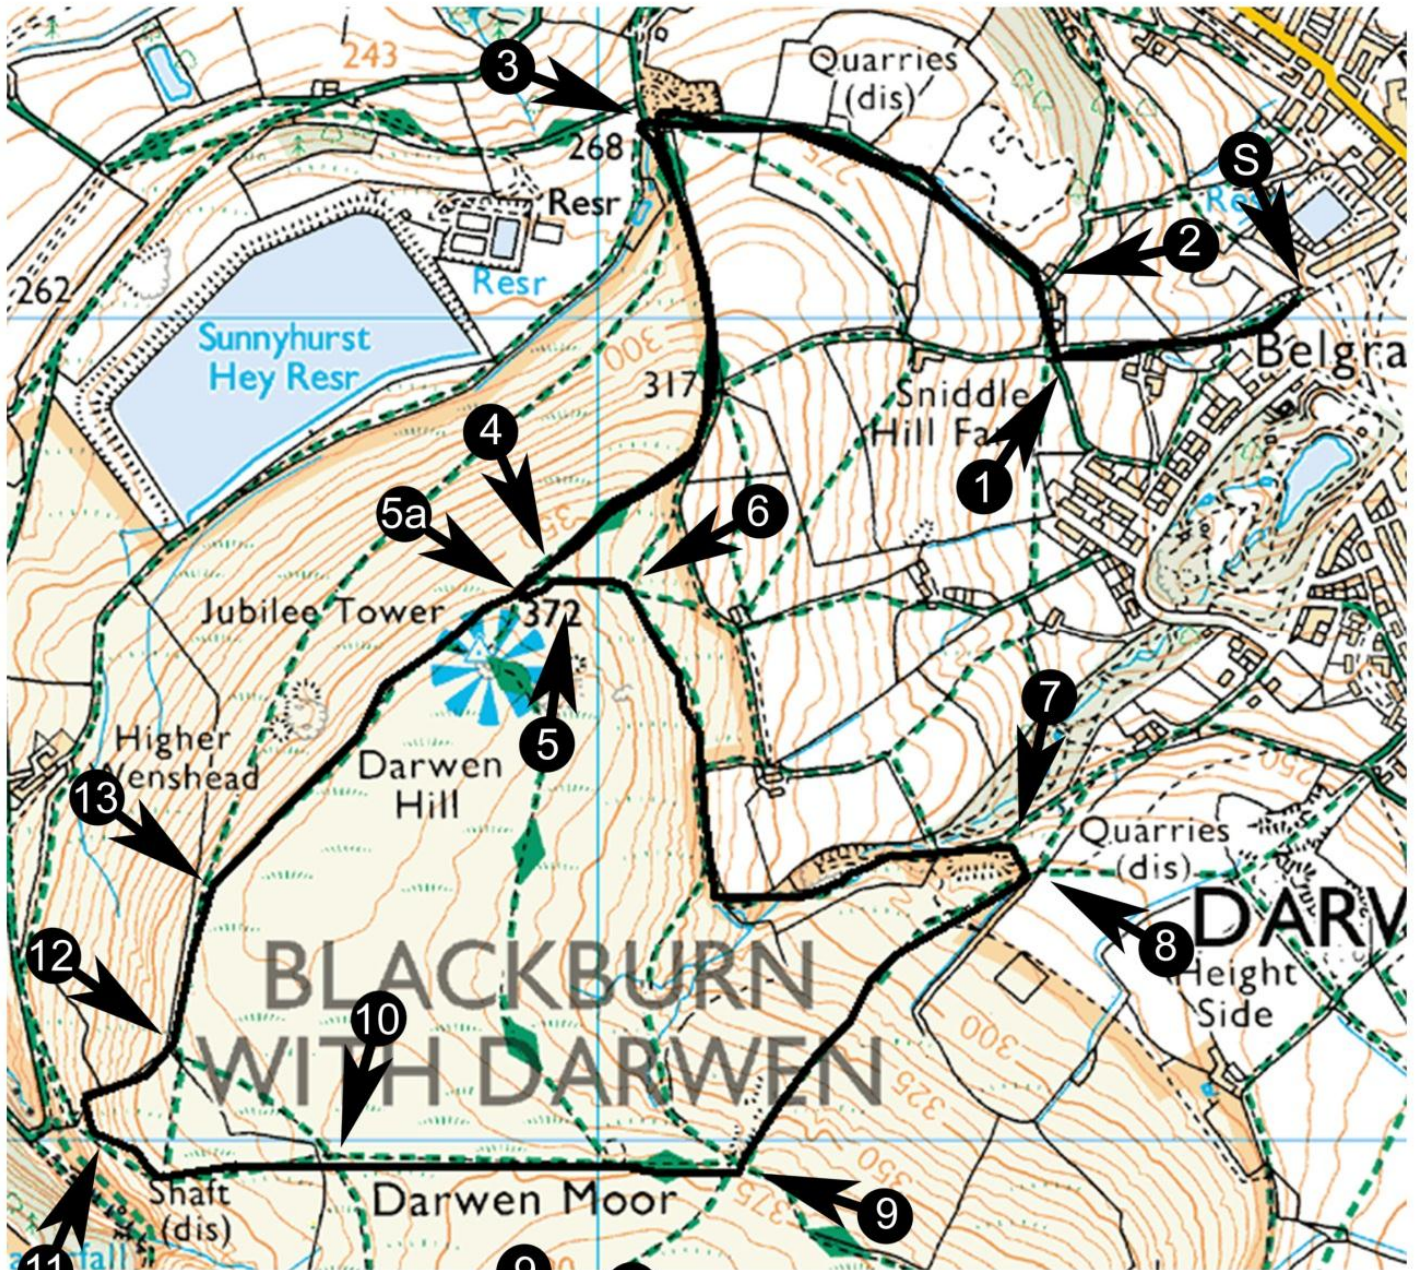

Aggie's Staircase

www.dashers.org.uk

Records...
Male

Female

6.4km, 350m ascent, Cat AS

●➔ Marshal point / flagged area