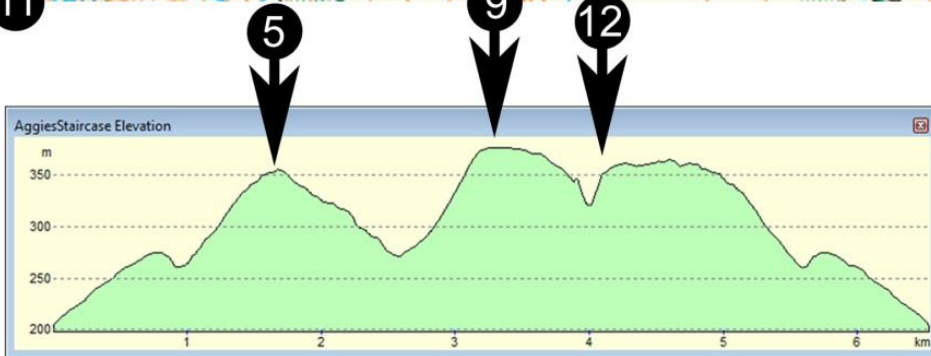

Aggie's Staircase

www.dashers.org.uk

Records...
Male

Female

6.4km, 350m ascent, Cat AS

●➔ Marshal point / flagged area