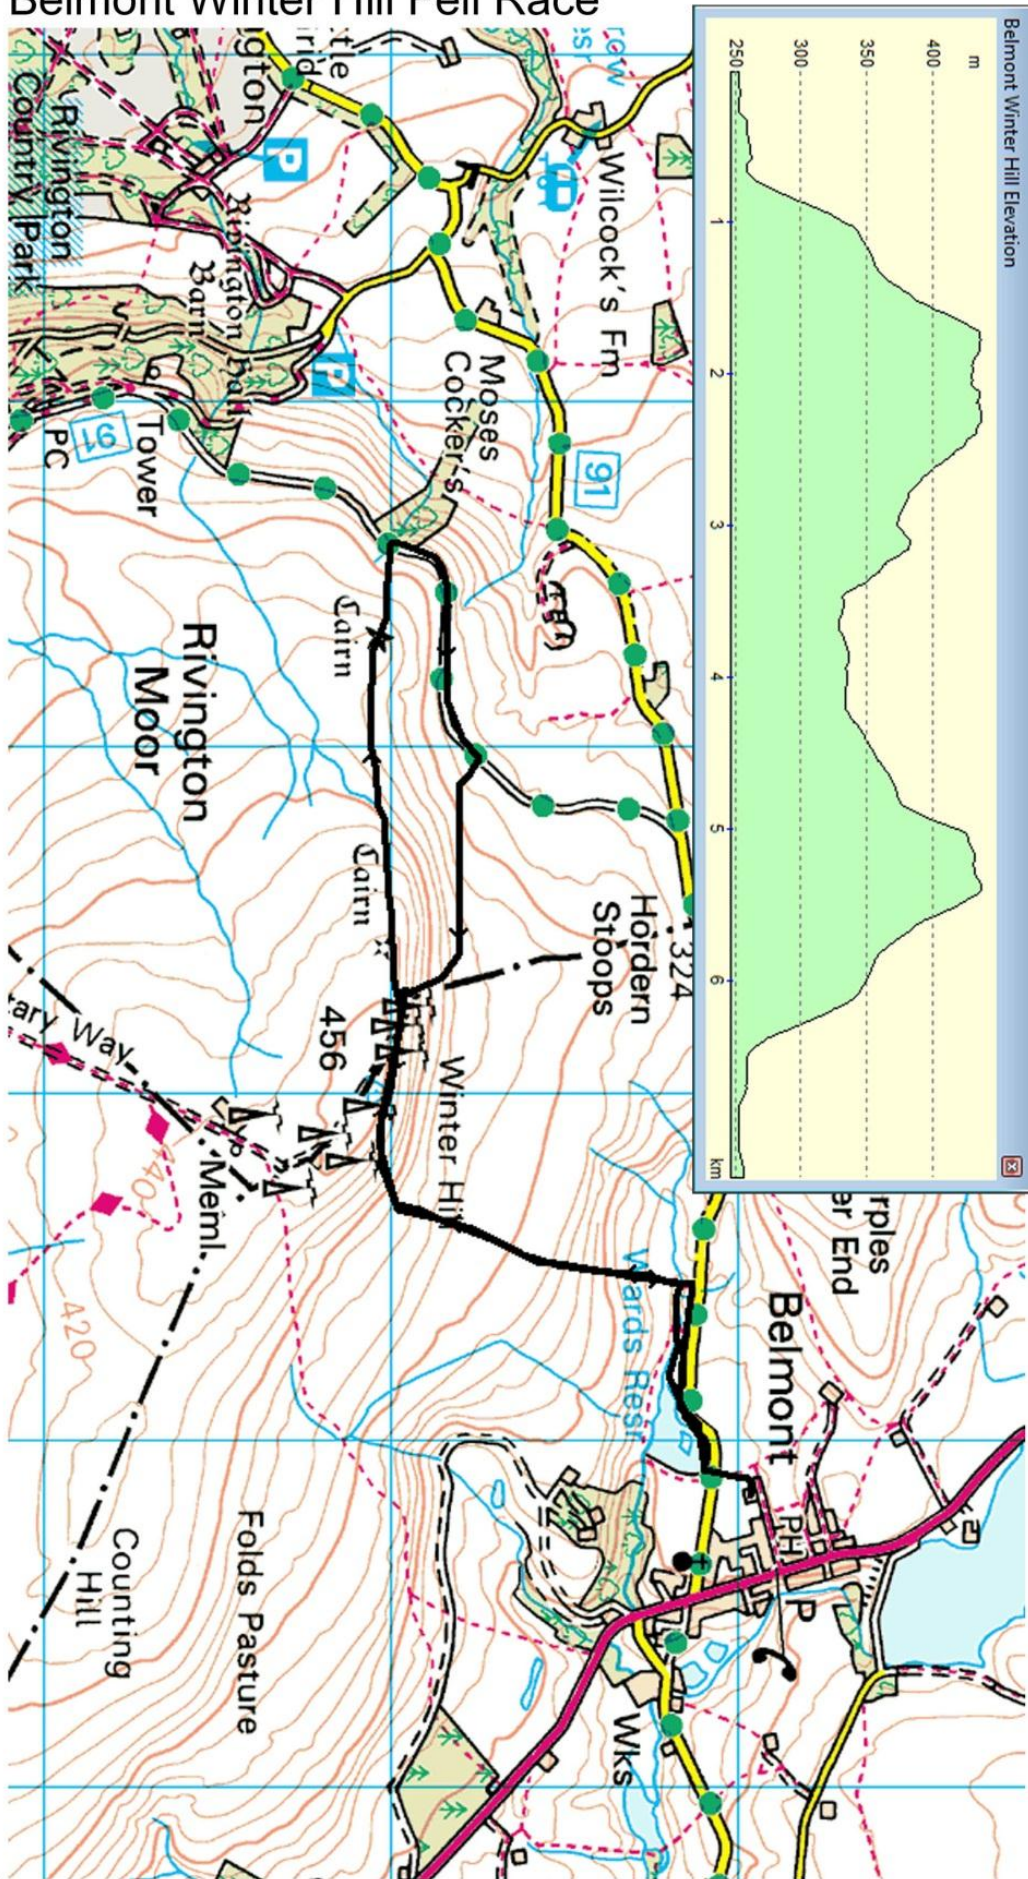

Belmont Winter Hill Fell Race

Disclaimer:

This is a GPS track taken during the race but does not necessarily follow the best race route. Consult the race organiser for the official map / checkpoints.