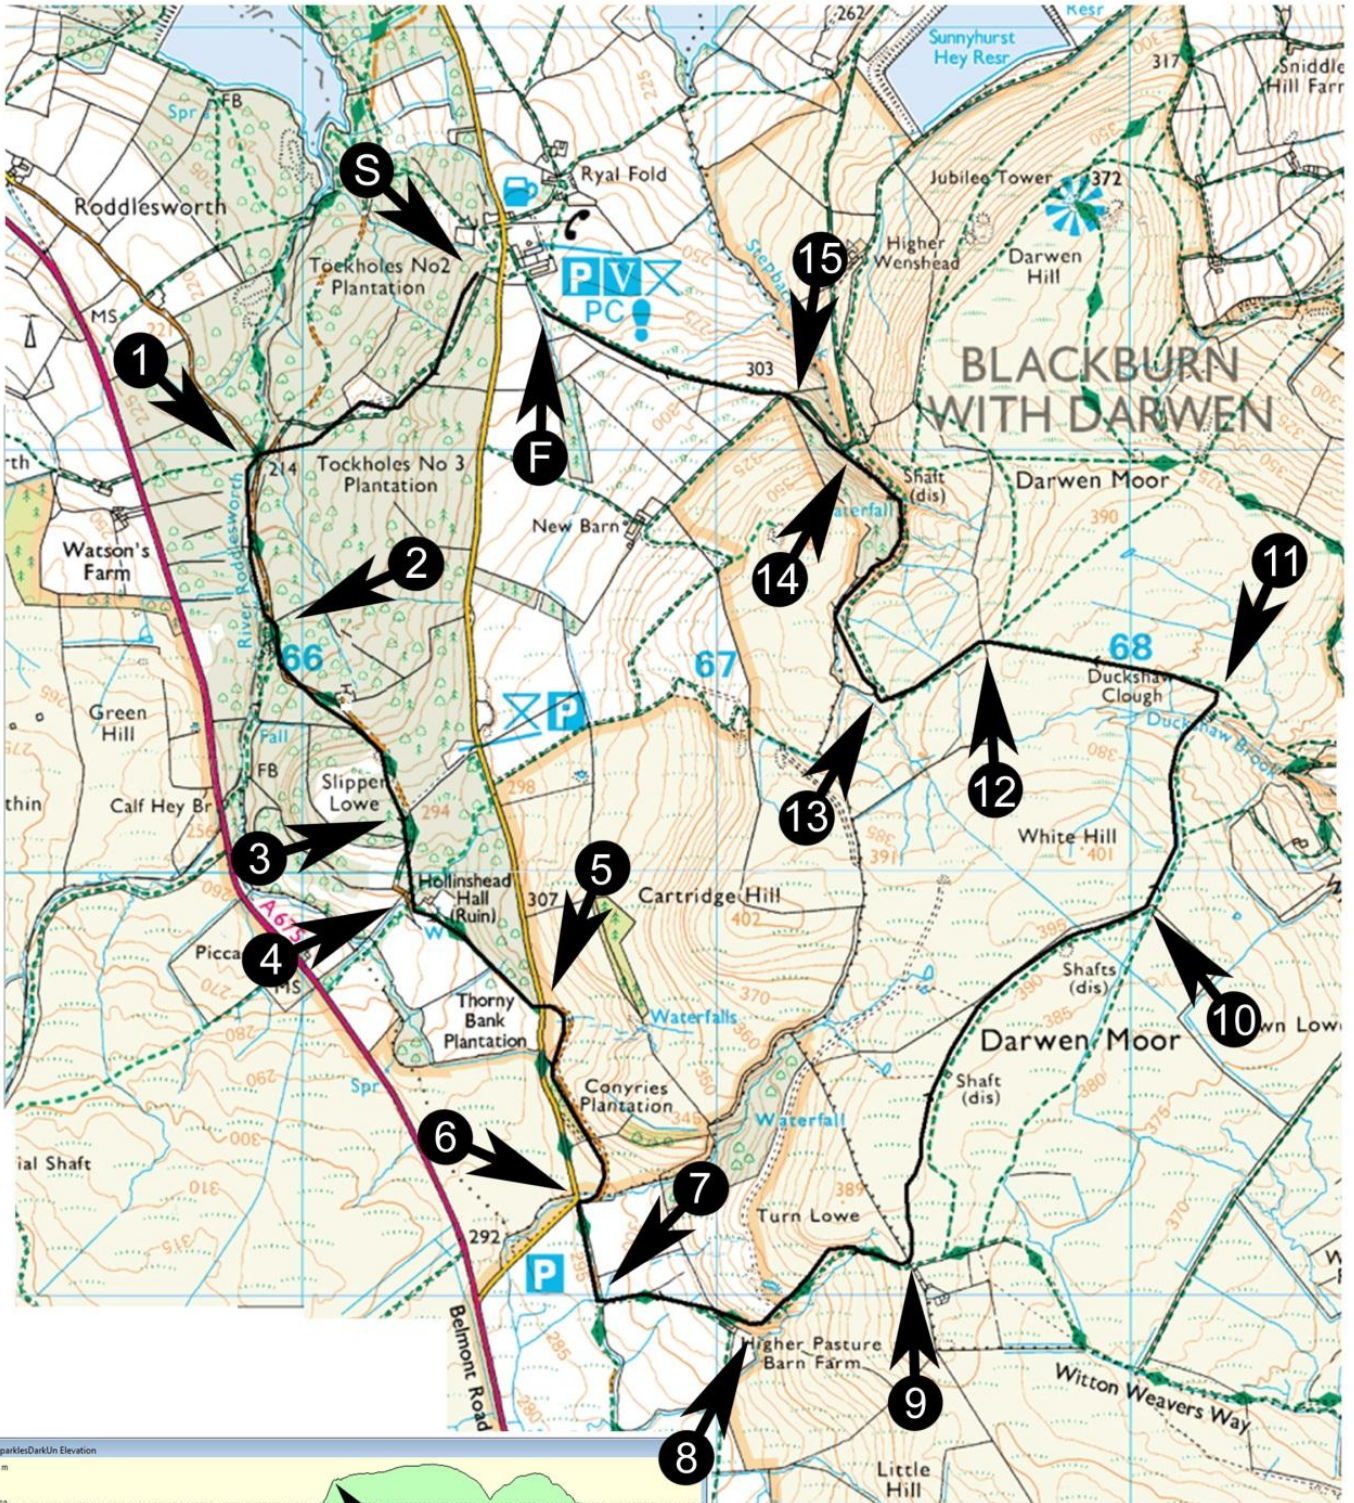

Mr Sparkle's Dark Un

www.dashers.org.uk

Records...
Male

8.1km, 214m ascent, Cat BS

●➔ Marshal point / flagged area

Female