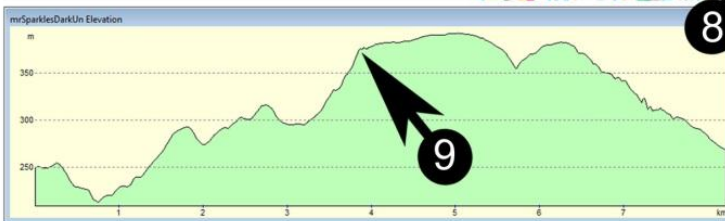

Mr Sparkle's Dark Un

www.dashers.org.uk

Records...
Male

8.1km, 214m ascent, Cat BS

●➔ Marshal point / flagged area

Female