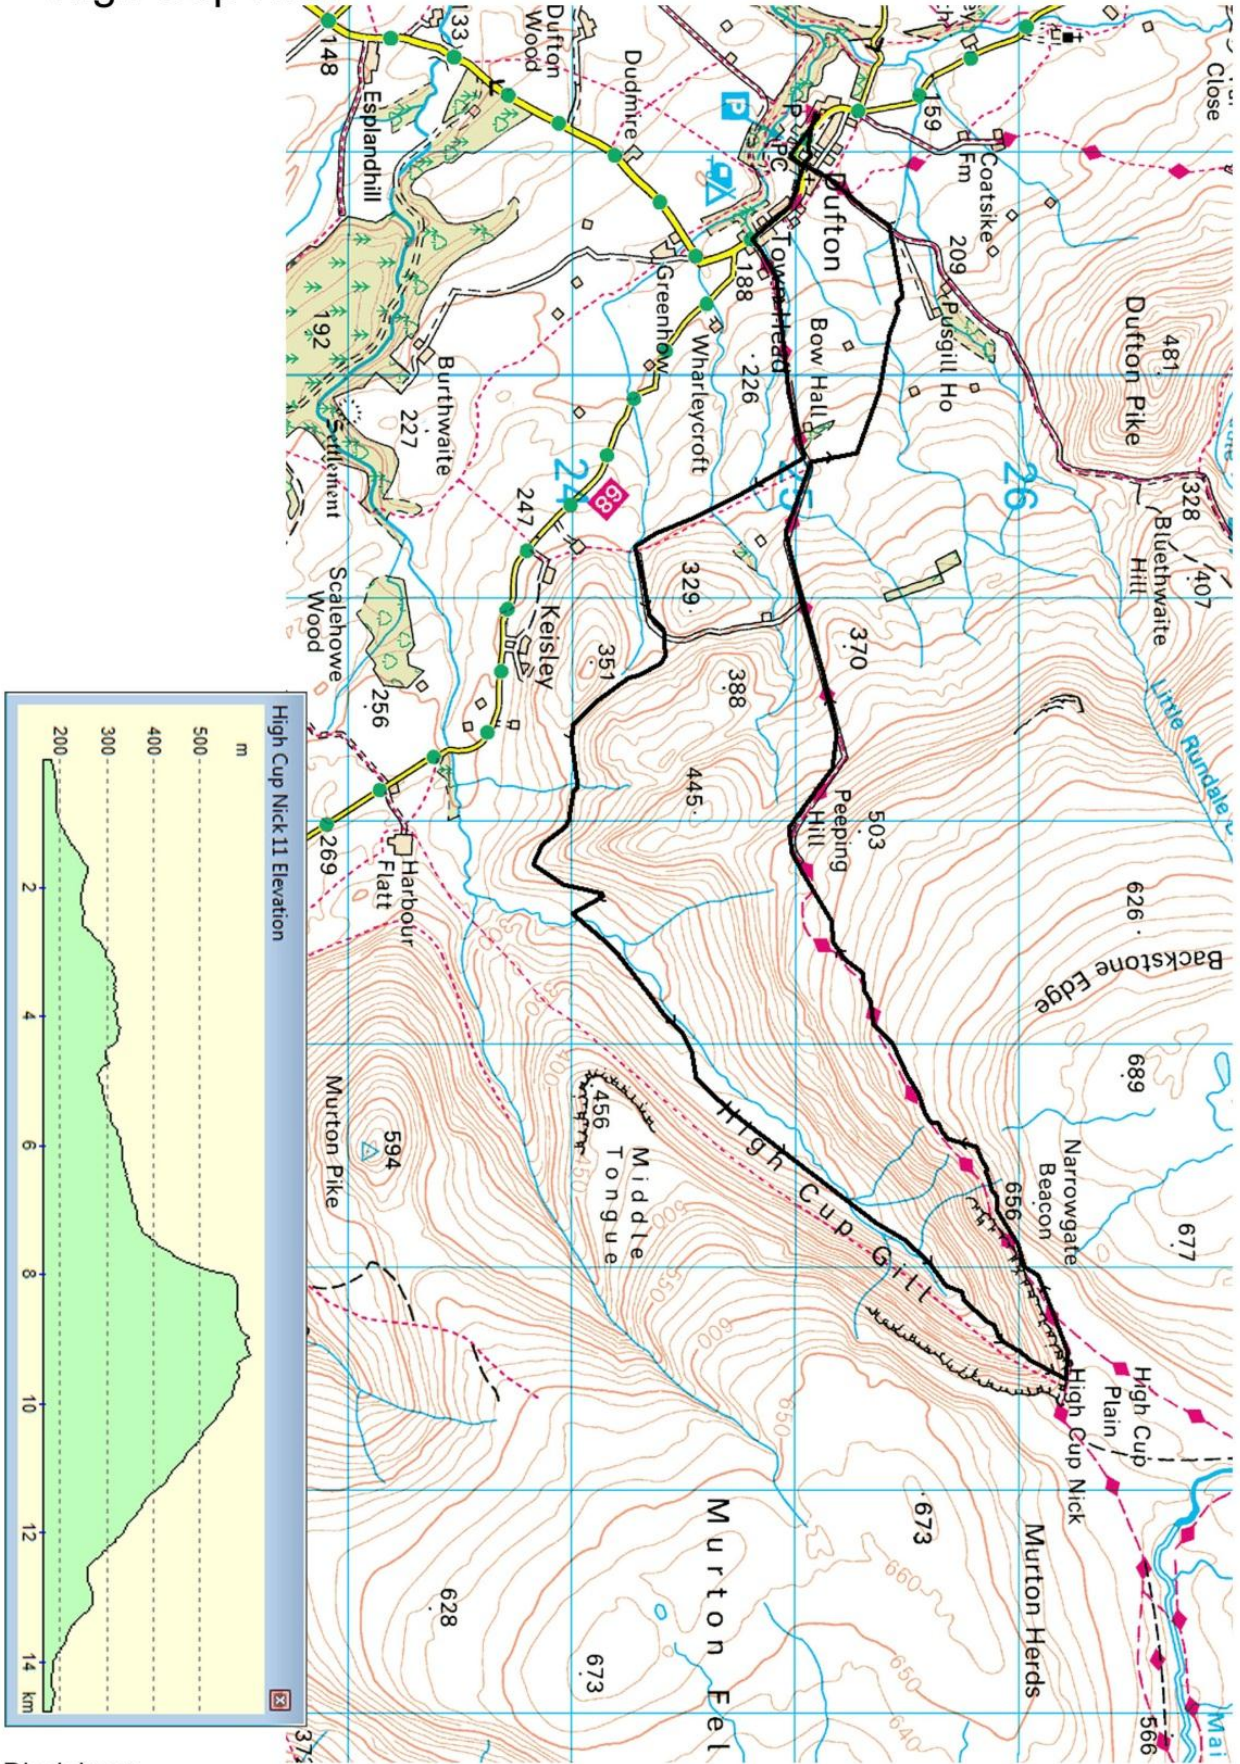

High Cup Nick

Disclaimer:
 This is a GPS track taken during the race but does not necessarily follow the best race route.
 Consult the race organiser for the official map / checkpoints.