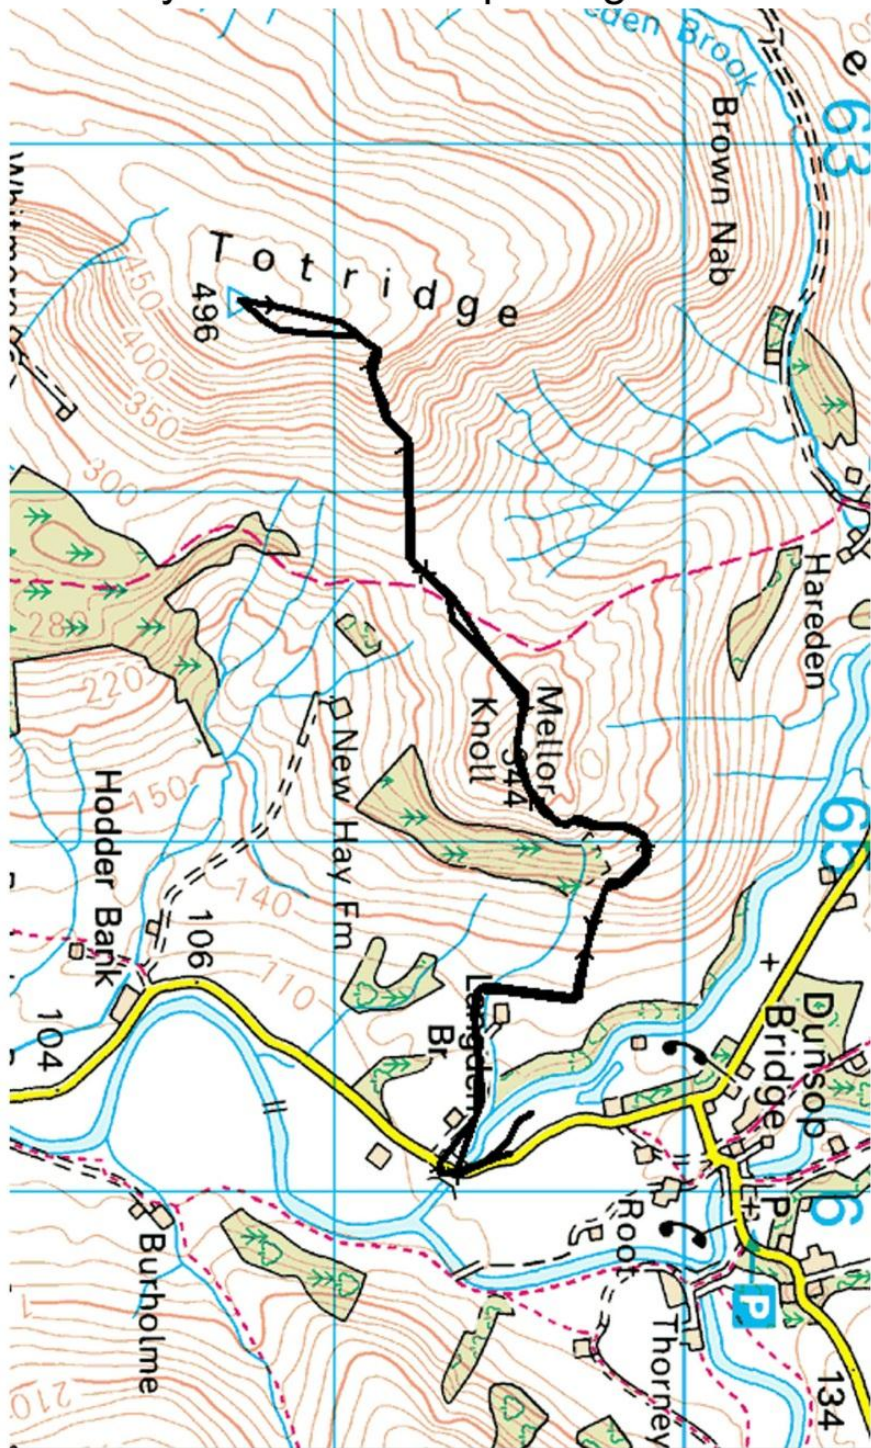

Hodder Valley Show - Dunsop Bridge

Disclaimer:

This is a GPS track taken during the race but does not necessarily follow the best race route. Consult the race organiser for the official map / checkpoints.