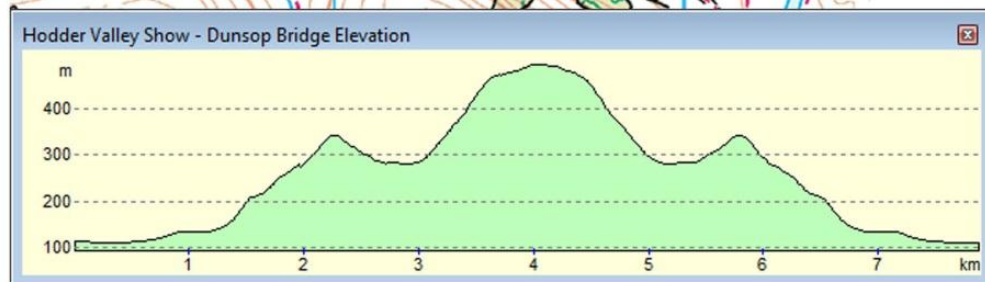

Hodder Valley Show - Dunsop Bridge

Disclaimer:

This is a GPS track taken during the race but does not necessarily follow the best race route. Consult the race organiser for the official map / checkpoints.